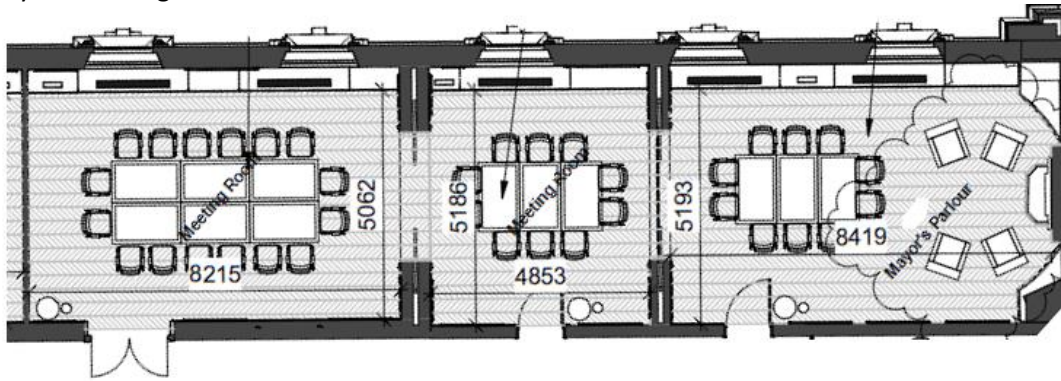

Lambeth Town Hall

Event Spaces

Mayor's Heritage Suite

Suite 1.20

Suite 1.21

Suite 1.22

Meeting room capacity: 36 people

Number of chairs: 36

AV provision: AV is provided in this space – spec to be confirmed

Room set up: Can support cabaret and board room styles

Accessible: This is accessed by way of the lifts

Toilets: Public toilets are available at ground floor level

Refreshments: There is a (standard) teapoint accessible from the main room

Furniture: Rectangular folding table that can be moved around and meeting room chairs