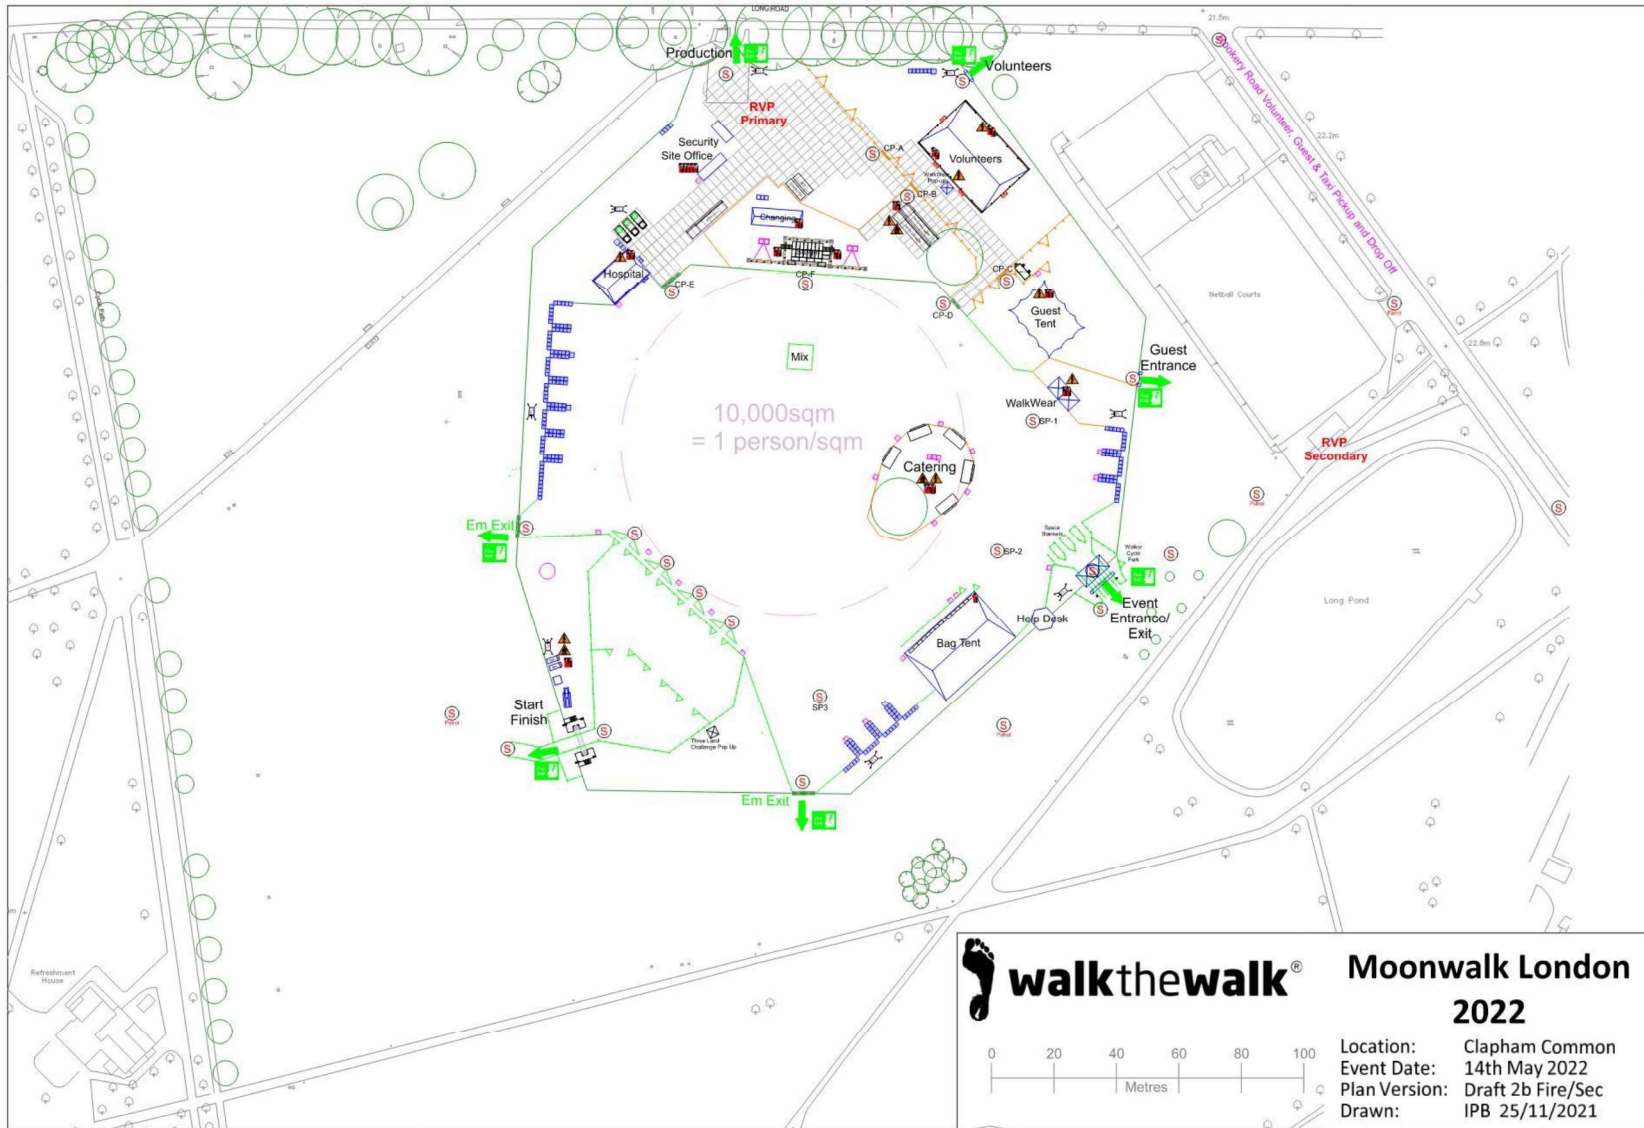

Appendix 1 - Site Plan

Issued: 29/11/2021

walkthewalk[®] **Moonwalk London 2022**

0 20 40 60 80 100
Metres

Location:	Clapham Common
Event Date:	14th May 2022
Plan Version:	Draft 2b Fire/Sec
Drawn:	IPB 25/11/2021