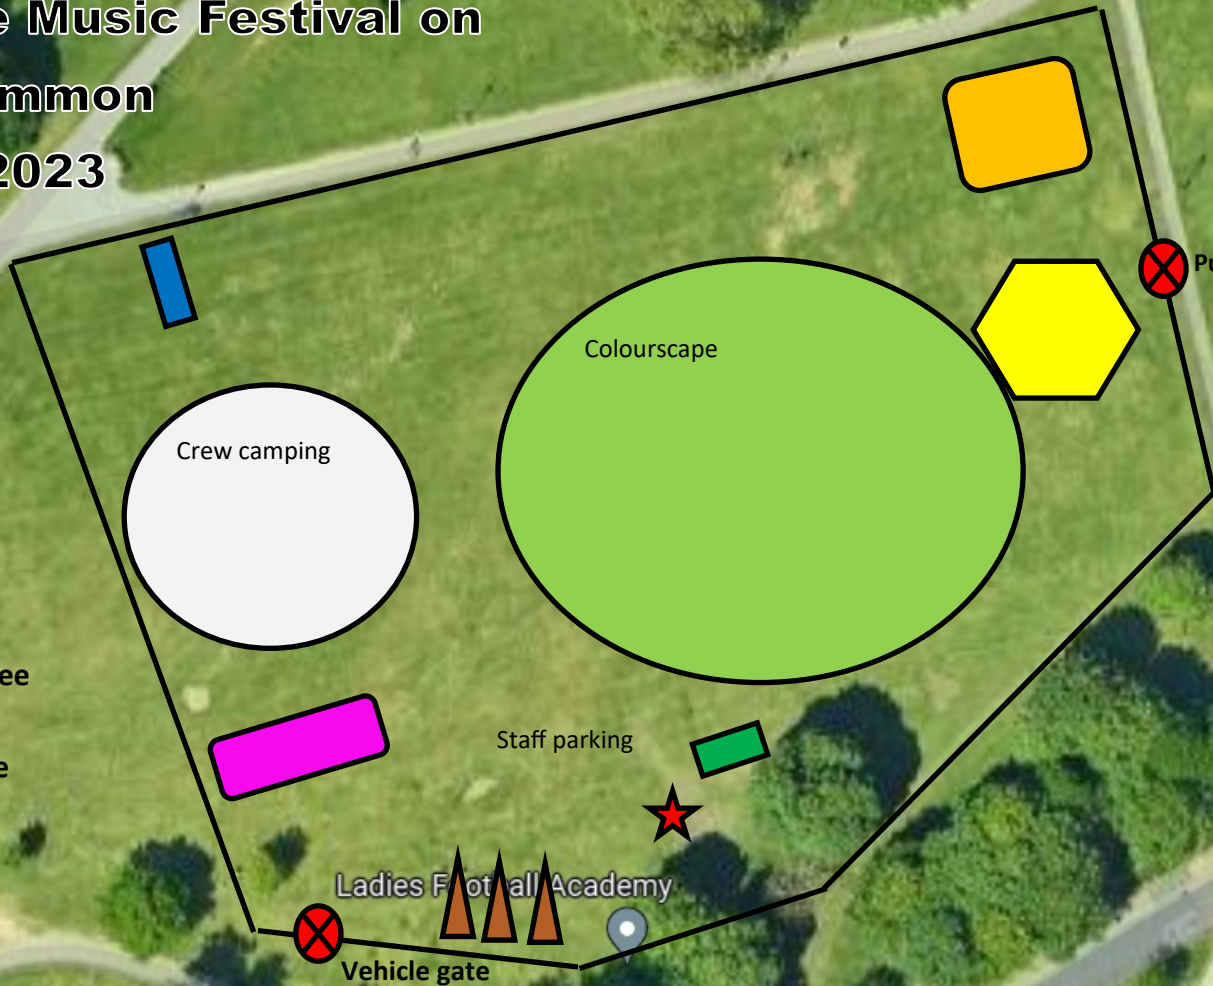

Colourscape Music Festival on Clapham Common

SITE PLAN 2023

-  Storage unit
-  Site office
-  Gates
-  6 pole Canopy
-  Workshop Marquee
-  Welfare Marquee
-  Portaloo

P

Google

Zipcar

A24

Elms Rd

Shaftesbury M

Clapham Common S

Public gate

Vehicle gate

Ladies Football Academy

Staff parking

Colourscape

Crew camping