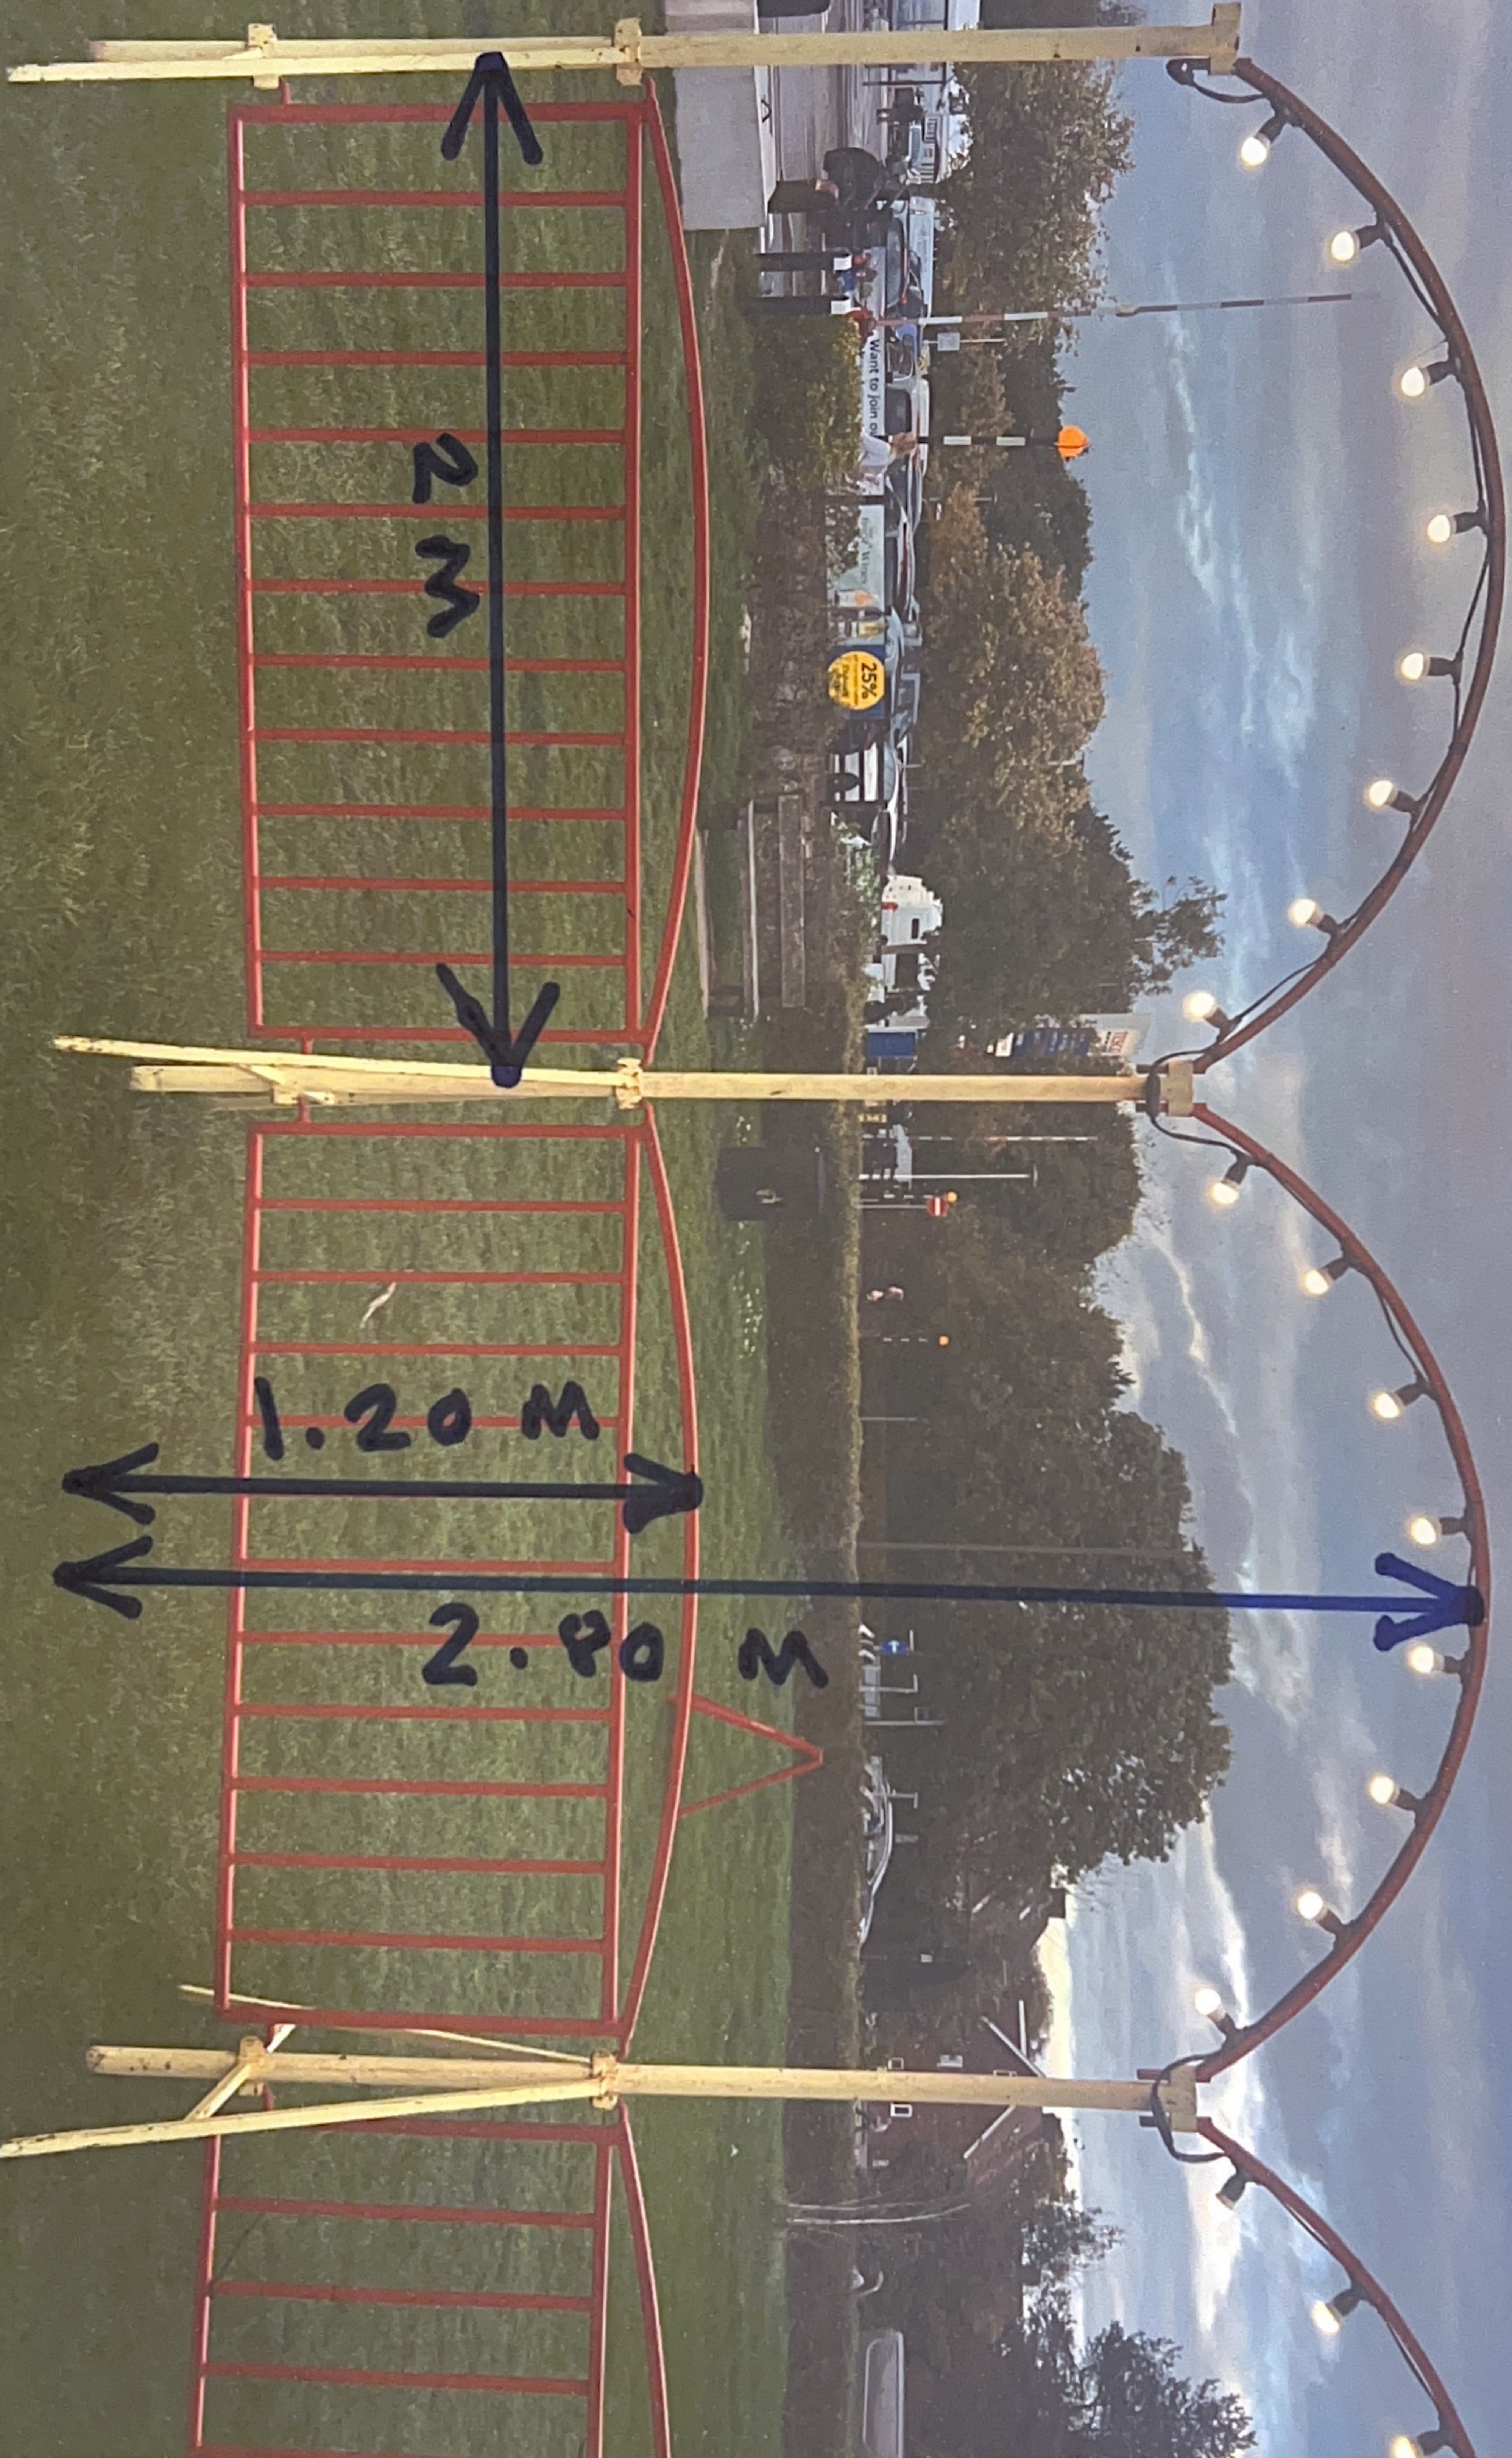

4:20 M POS

#3

BOOK
HERE

CIRCUS

VEHICLE

2 m

1.20 m

2.80 m