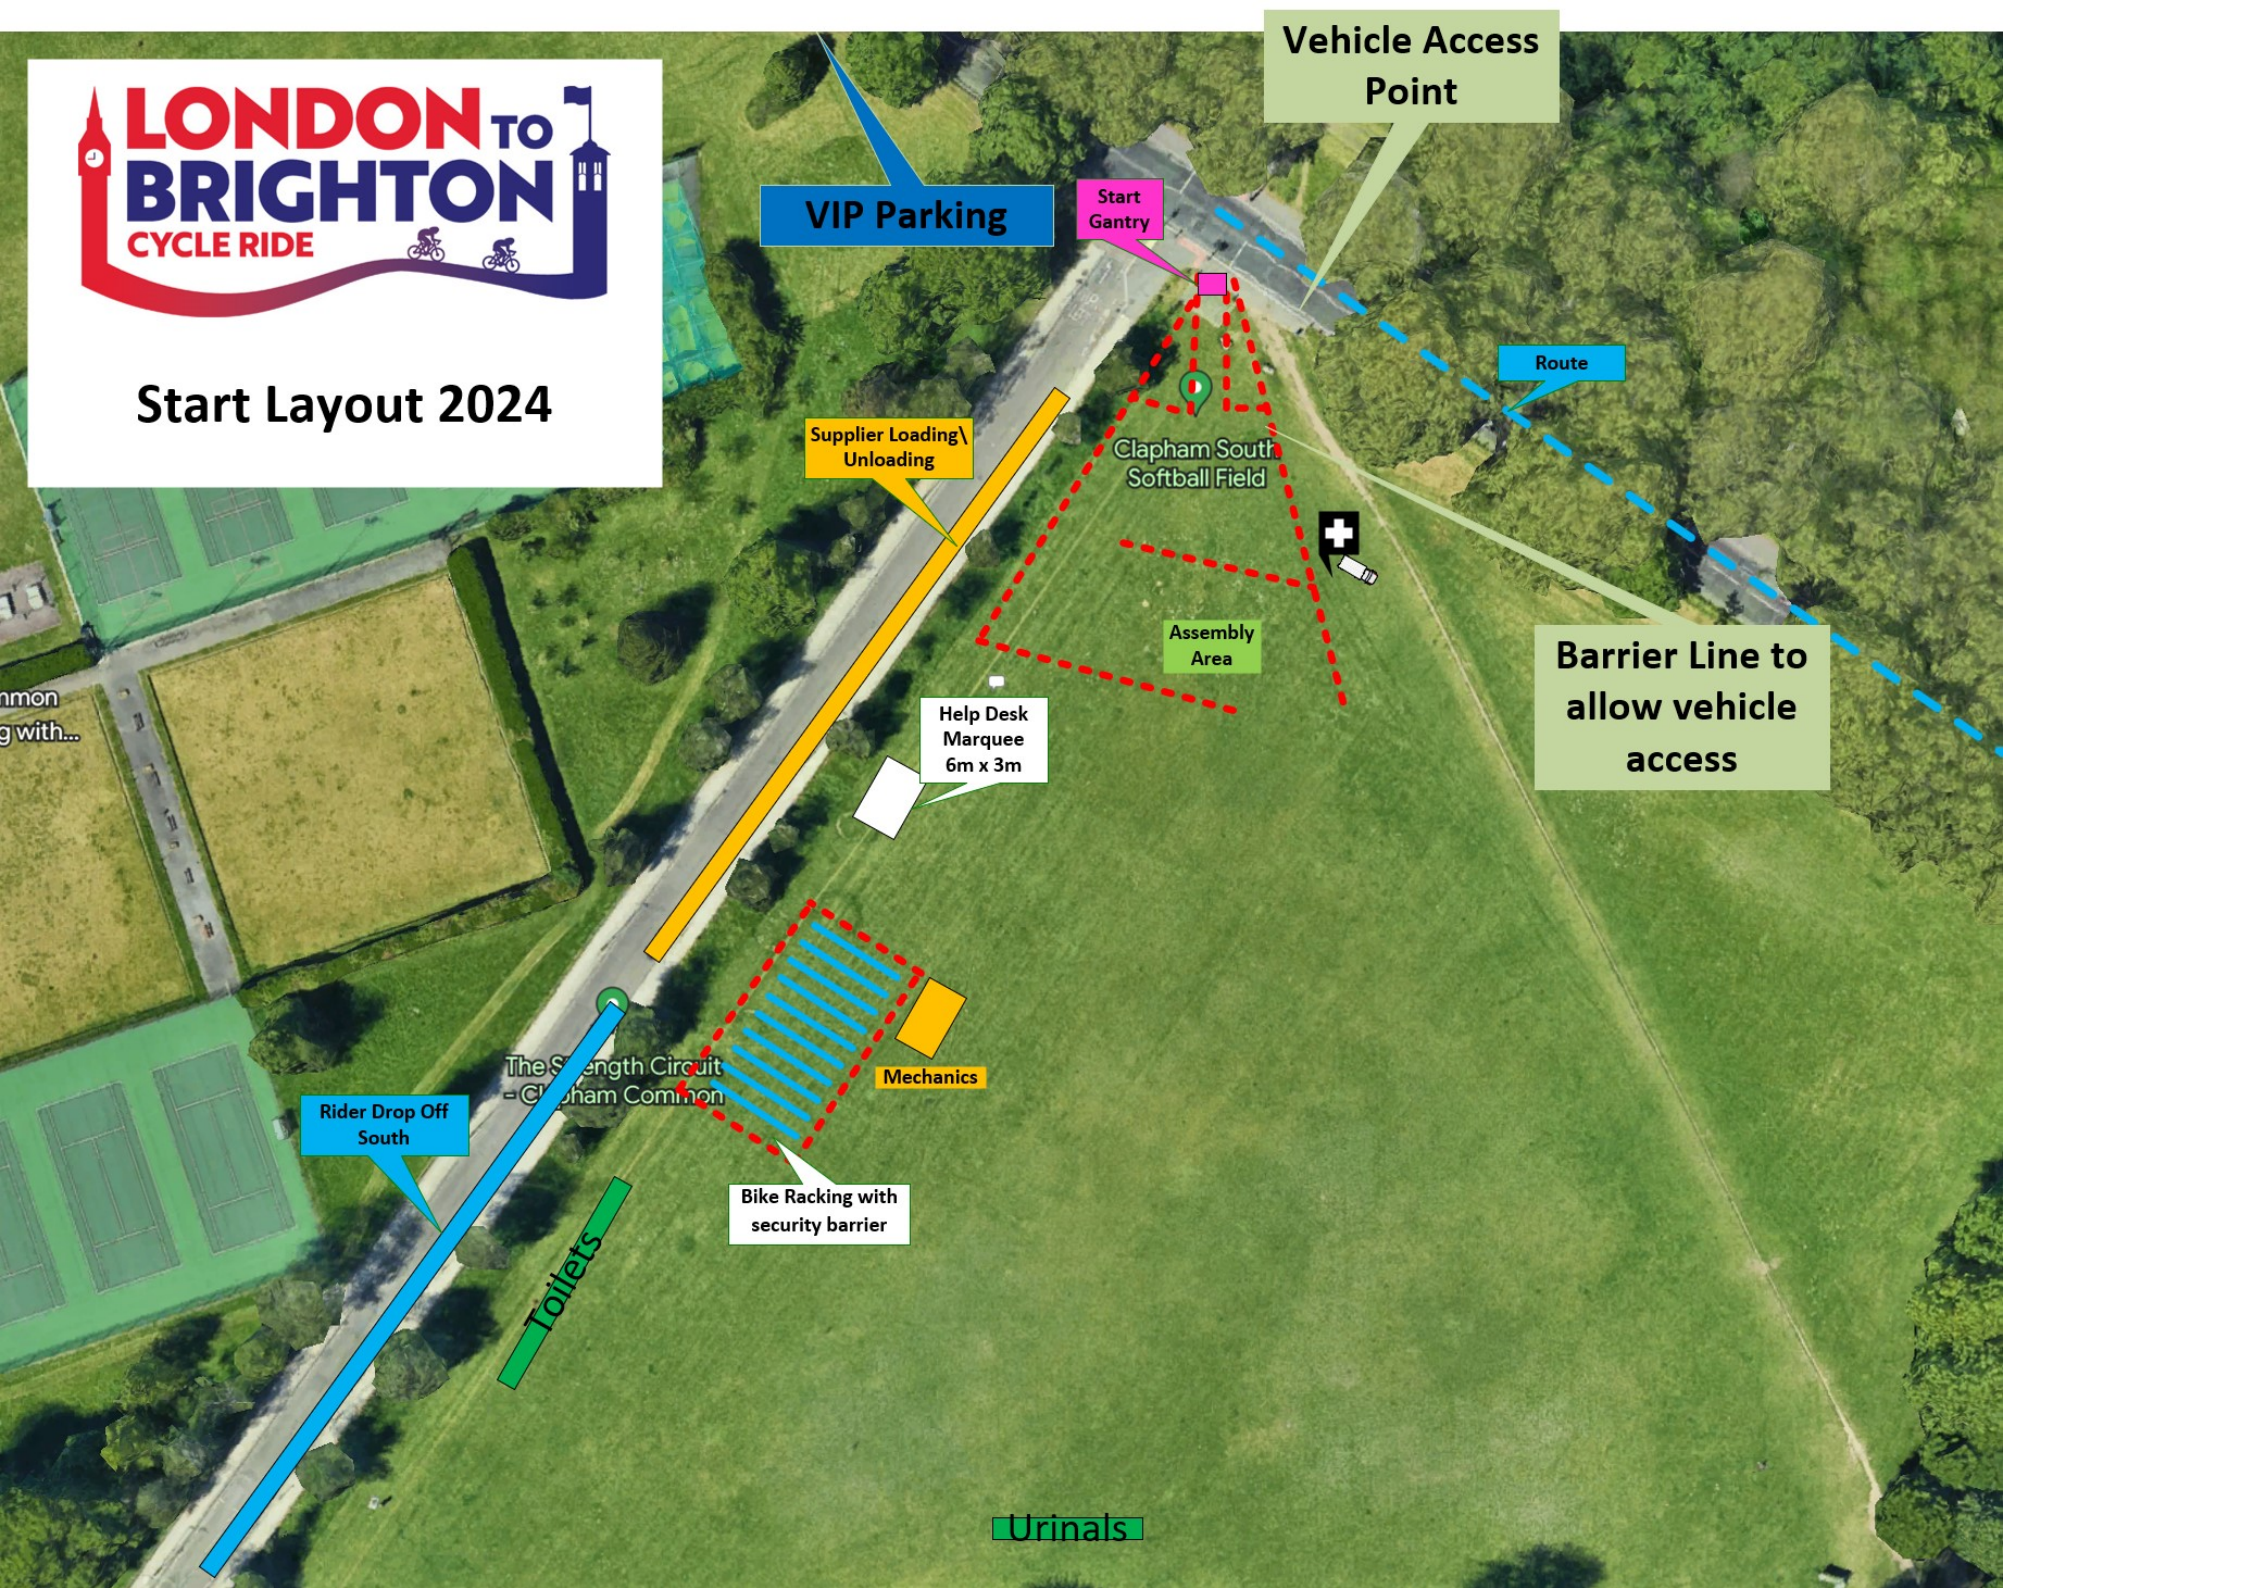

Start Layout 2024

VIP Parking

Start Gantry

Vehicle Access Point

Route

Supplier Loading \ Unloading

Clapham South Softball Field

Barrier Line to allow vehicle access

Assembly Area

Help Desk Marquee 6m x 3m

Mechanics

Bike Racking with security barrier

Rider Drop Off South

Toilets

Urinals

The Strength Circuit - Clapham Common