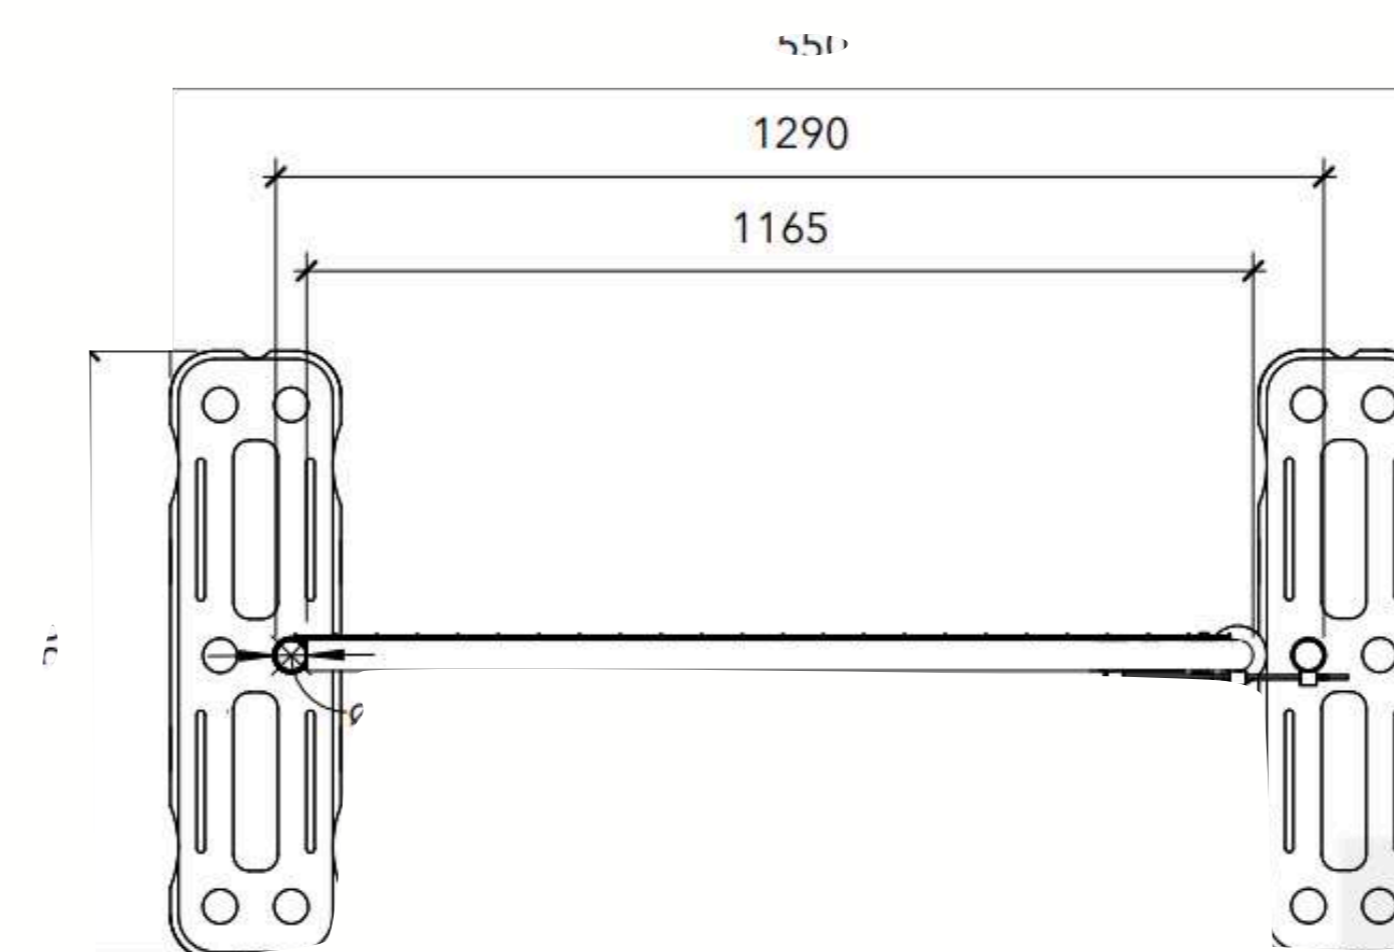

CLAPHAM COMMON  
POLYGON STRUCTURE 20X80M

PERIMETER FENCING

HERAS FENCING

MAIN VEHICLE ENTRANCE  
4M WIDE

PEDESTRIAN FIRE EXT  
1.1M WIDE